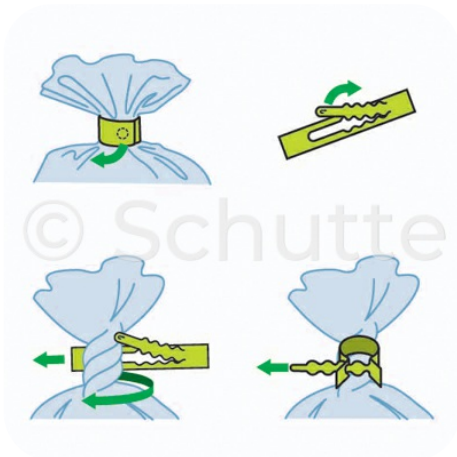

P.O. Box 377, 5400 AJ Uden, The Netherlands
Phone: +31 (0)413 264776 - Fax: +31 (0)413 266145
E-mail: sales@schutte.nl - www.schutte.nl